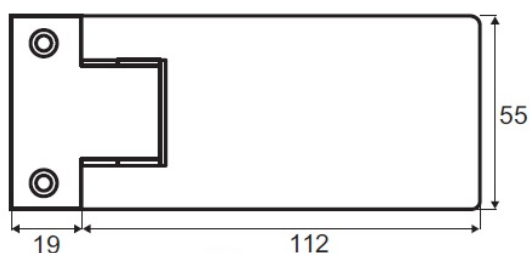

PRODUCT SHEET

Description:

Shower Hinge "King", Wall/Glass, CPL, Offset Back Pl, 6-10mm Glass Thickness, w/Angle Adjustment & 25DG Return Function, Brass Material, Rectangular Shape, Rounded Edges & Corners

Item number:

15.24.130-0

Units	Box	Carton	HS Code	Barcode
Pcs.	1	20	8302100090	
				5704866061285

glass 6 - 10 mm

Glass Cut

SISO A/S

Mileparken 11
DK-2740 Skovlunde
Denmark
VAT: DK 24786013

Phone +45 45 830 900