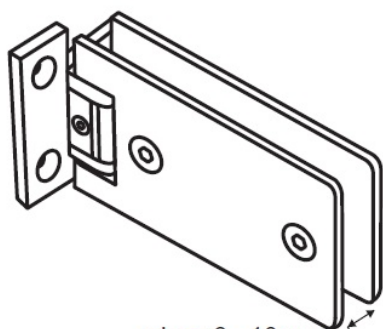

PRODUCT SHEET

Description:

Shower Hinge "King", Wall/Glass, CPL, Offset Back Pl, 6-10mm Glass Thickness, w/Angle Adjustment & 25DG Return Function, Brass Material, Rectangular Shape, Rounded Edges & Corners

Item number:

15.24.130-0

Units	Box	Carton	HS Code	Barcode
Pcs.	1	20	8302100090	
				5704866061285

glass 6 - 10 mm

Glass Cut

SISO A/S

Mileparken 11
DK-2740 Skovlunde
Denmark
VAT: DK 24786013

Phone +45 45 830 900