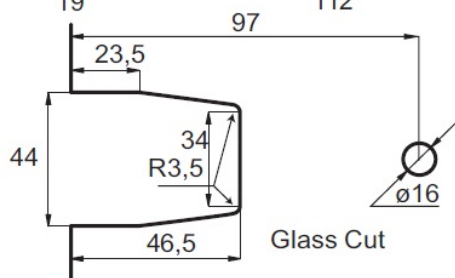

PRODUCT SHEET

Description:

Shower Hinge "King", Wall/Glass, CPL, Offset Back Pl, 6-10mm Glass Thickness, w/Angle Adjustment & 25DG Return Function, Brass Material, Rectangular Shape, Rounded Edges & Corners

Item number:

15.24.130-0

Units	Box	Carton	HS Code	Barcode
Pcs.	1	20	8302100090	
				5704866061285

glass 6 - 10 mm

Glass Cut

SISO A/S

Mileparken 11
DK-2740 Skovlunde
Denmark
VAT: DK 24786013

Phone +45 45 830 900